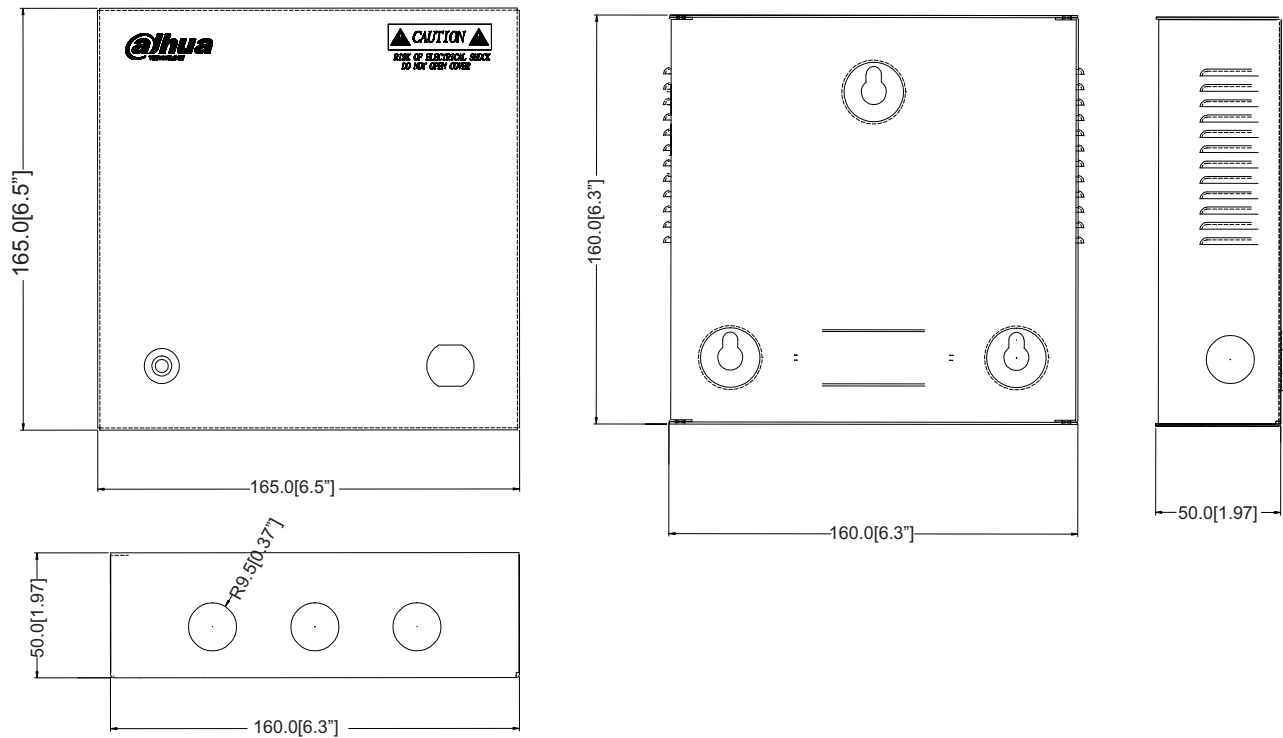

### Physical Properties

Weight	0.85kg(1.87lb)
Dimension(LxWxH)	165mmx165mmx50mm(6.5"x6.5"x1.97")
Installation	Wall mount
Color	White

## Dimensions (mm/inch)