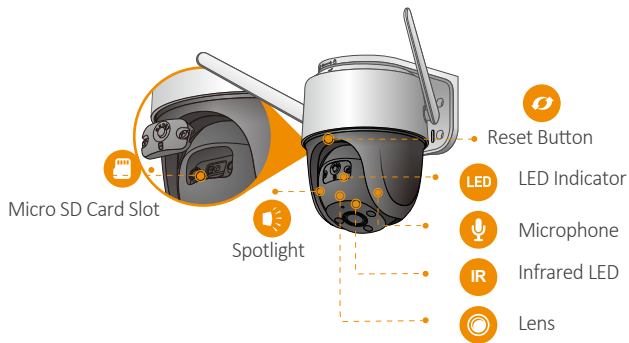

Full  Color

Cruiser

Model: IPC-S22FP/IPC-S22FN

1080P H.265 Wi-Fi P&T Camera

Cruiser delivers 2MP live monitoring with a choice of 3.6mm/6mm lens option, With 1080P Full HD live monitoring and 0~355° pan & 0~90° tilt features, Cruiser ensures every corner of your home completely covered. It supports four night vision modes for clear-as day clarity even in pitch dark. With IP66 certified, the camera can be used outdoors under different weather conditions. With built-in spotlight and 110dB security siren, Cruiser actively keeps unwelcome visitors away from what you care about.

IP66
Weatherproof from dust and water

Two-way Talk
Real-time communicate with people at the camera

Diversified Storage
Supports NVR, Cloud Storage or Micro SD card (up to 256GB)

Alarm Notification
Sends instant motion-activated alerts to your mobile phone

Wi-Fi Connection
IEEE802.11b/g/n(2.4GHz)

Smart Tracking
Automatically tracks moving objects

Stay close with what you care

With Cloud service, you will have access to what you care as long as Internet is available. You can record daily or motion videos on Cloud and playback anytime anywhere.

Specifications

Camera

1/2.8" 2 Megapixel Progressive CMOS
 2MP(1920 x 1080)
 Night Vision: 30m(98ft) Distance
 3.6mm/6mm Fixed Lens
 Field of View: 3.6mm: 88° (H), 44° (V), 105° (D)
 6mm: 54° (H), 29° (V), 63° (D)
 355° Pan & 0~90° Tilt