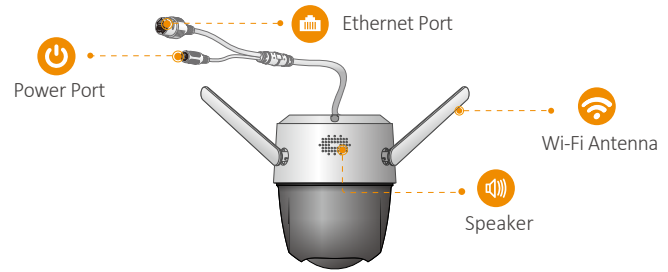

Full  Color

Cruiser

Model: IPC-S22FP/IPC-S22FN

1080P H.265 Wi-Fi P&T Camera

Cruiser delivers 2MP live monitoring with a choice of 3.6mm/6mm lens option, With 1080P Full HD live monitoring and 0~355° pan & 0~90° tilt features, Cruiser ensures every corner of your home completely covered. It supports four night vision modes for clear-as day clarity even in pitch dark. With IP66 certified, the camera can be used outdoors under different weather conditions. With built-in spotlight and 110dB security siren, Cruiser actively keeps unwelcome visitors away from what you care about.

Wi-Fi Connection
IEEE802.11b/g/n(2.4GHz)

Smart Tracking
Automatically tracks moving objects

Stay close with what you care

With Cloud service, you will have access to what you care as long as Internet is available. You can record daily or motion videos on Cloud and playback anytime anywhere.