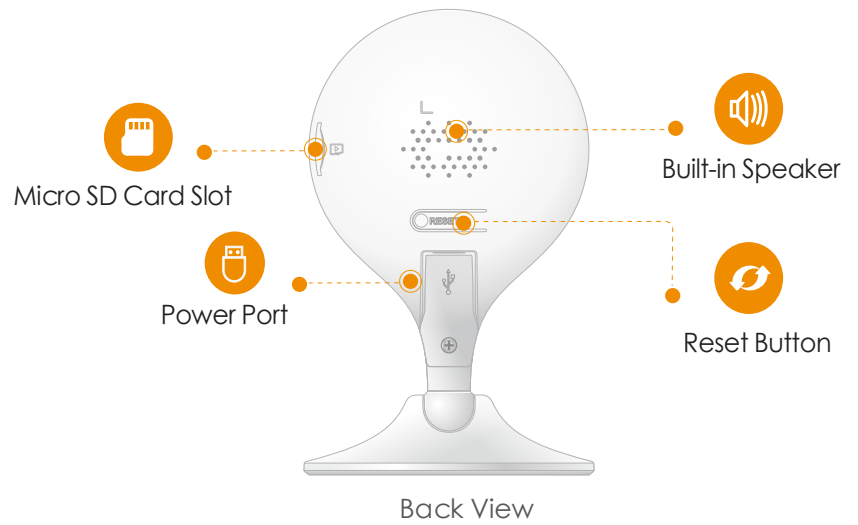

H.265 1080P Full HD

See more than 720P

Human Detection

Quickly find human targets in you home

Built-in Siren

Scare stangers away from your home

Abnormal Sound Alarm

Sends alerts to your smartphone when it detects abnormal sound

Two-way Talk

Communicate with family and pets easily

Wi-Fi Connection

IEEE802.11b/g/n(2.4GHz)

Stay close with what you care

With Cloud service, you will have access to what you care as long as Internet is available. You can record daily or motion videos on Cloud and playback anytime anywhere.

Specifications

Camera

1/2.7" 2 Megapixel Progressive CMOS
2MP (1920 x 1080)
Night Vision: 10m(33ft) Distance
2.8mm Fixed Lens
Field of View : 112° (H), 58° (V), 131° (D)

Video & Audio

Video Compression : H.265/H.264
Up to 25/30fps Frame Rate
16x Digital Zoom
Two-way Audio