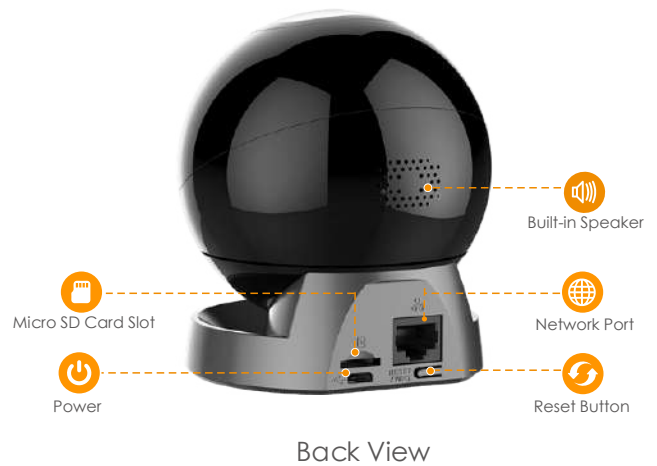

imou

Rex 4MP

4MP H.265 Wi-Fi Pan & Tilt Camera

With 4MP QHD live monitoring and pan & tilt feature, Rex 4MP ensures every corner of your home completely covered. Human Detection quickly finds human targets in the images and sends a notification to you. With built-in spotlight and siren, Rex 4MP actively keeps unwelcome visitors away from what you care about. Privacy Mode helps protect your personal privacy when you are home, and Smart Tracking function lets the camera follows moving objects when it detects motion.

Abnormal Sound Alarm

Sends alerts to your smartphone when it detects abnormal sound

Auto-tour

Survey the area 360° horizontally or tour between favorite points

Diversified Storage

Supports NVR, Cloud Storage or Micro SD card (up to 256GB)

Specifications

Camera

1/2.7" 4 Megapixel Progressive CMOS
 4MP (2560 x 1440)
 Night Vision: 10m(33ft) Distance
 3.6mm Fixed Lens
 Field of View : 92° (H), 48° (V), 109° (D)
 355° Pan & 0~90° Tilt

Video & Audio

Auxiliary Interface

Micro SD Card Slot (up to 256GB)
 Built-in Mic & Speaker
 Reset Button

General

DC 5V1.5A Power Supply
 Power Consumption:<5.5W
 Working Environment:-10° C~+45° C, Less Than 95%RH
 Dimensions: 90 x 90 x 107.4mm (3.5 x 3.5 x 4.3inch)
 Weight: 256g (0.56lb)
 CE, FCC