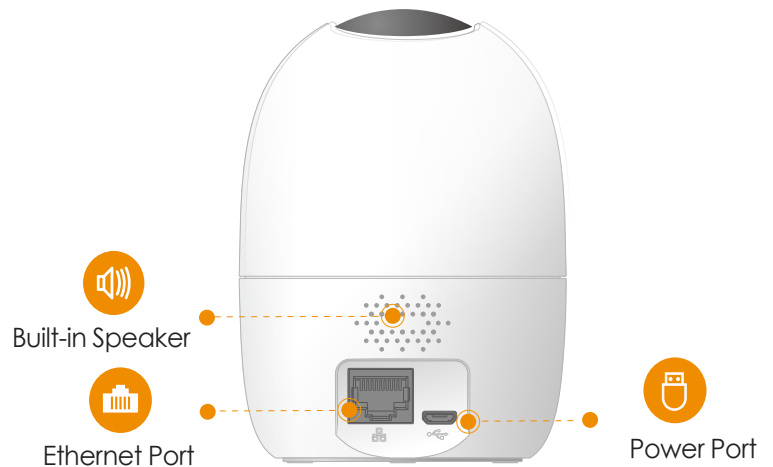

imou

Ranger 2 4MP

4MP H.265 Wi-Fi Pan & Tilt Camera

With 4MP QHD live monitoring and 0~355° pan & -5~80° tilt features, Ranger 2 4MP ensures every corner of your home completely covered. Human Detection quickly finds human targets in images and immediately sends a notification to you. Privacy Mode helps protect your personal privacy when you are home, and Smart Tracking function lets the camera follows moving objects when it detects motion.

Abnormal Sound Alarm

Sends alerts to your smartphone when it detects abnormal sound

Alarm Notification

Sends instant alerts to your mobile phone when an event is detected

Built-in Siren

Scare stangers away from your home

Diversified Storage

Supports NVR, Cloud Storage or Micro SD card (up to 256GB)

Two-way Talk

Communicate with family and pets easily

Stay close with what you care

With Cloud service, you will have access to what you care as long as Internet is available. You can record daily or motion videos on Cloud and playback anytime anywhere.

Front View

Back View

Specifications

Camera

1/2.7" 4 Megapixel Progressive CMOS
 4MP (2560 x 1440)
 Night Vision: 10m(33ft) Distance
 3.6mm Fixed Lens
 Field of View : 92° (H), 48° (V), 109° (D)
 355° Pan & -5~80° Tilt